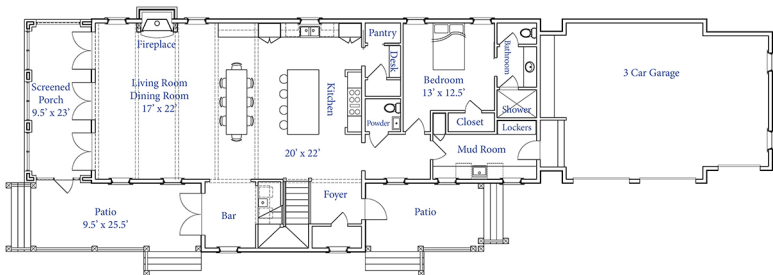

THE CHARLESTON

3,460 sq. ft. - Heated & Cooled | 825 sq. ft. - Covered Porches

4,285 sq. ft. Total Living Space

4 Bedroom • 4.5 Bathroom • Den • Bar • Office • 3 Car Garage

DESTIN CUSTOM
HOME BUILDERS

FIRST FLOOR