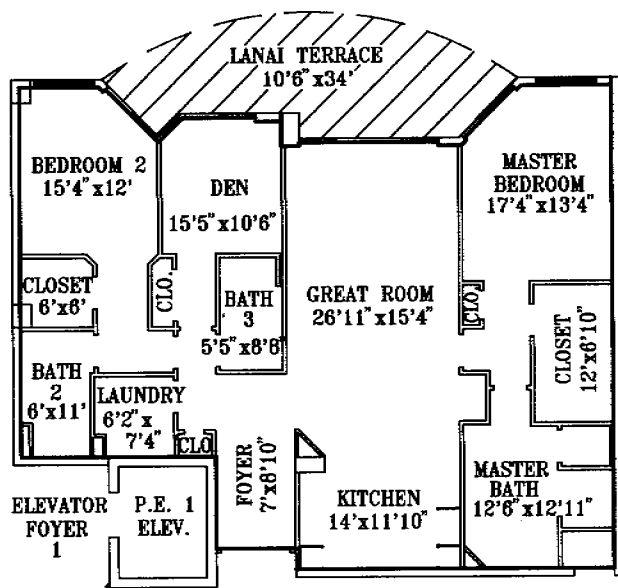

ST. THOMAS at SILVER SHELLS, a Condominium

Browse St. Thomas Condos

modified
LANAI UNIT A
(UNIT: 202, FULLY ACCESSIBLE)
3 BEDROOM 3 BATH
ENCLOSED AREA 1,970 S.F.

modified LANAI UNIT A/suite
(A & suite)
UNIT: 206 (FULLY ACCESSIBLE)
3 BEDROOM 4 BATH
ENCLOSED AREA 2,605 S.F.

modified
LANAI UNIT Ar
(A reversed)
3 BEDROOM 3 BATH
UNITS: 203 & 207 (FULLY ACCESSIBLE)
ENCLOSED AREA 1,970 S.F.

LOBBY/LANAI (LEVEL 2)

NOTE: TERRACES ARE LIMITED COMMON ELEMENTS.