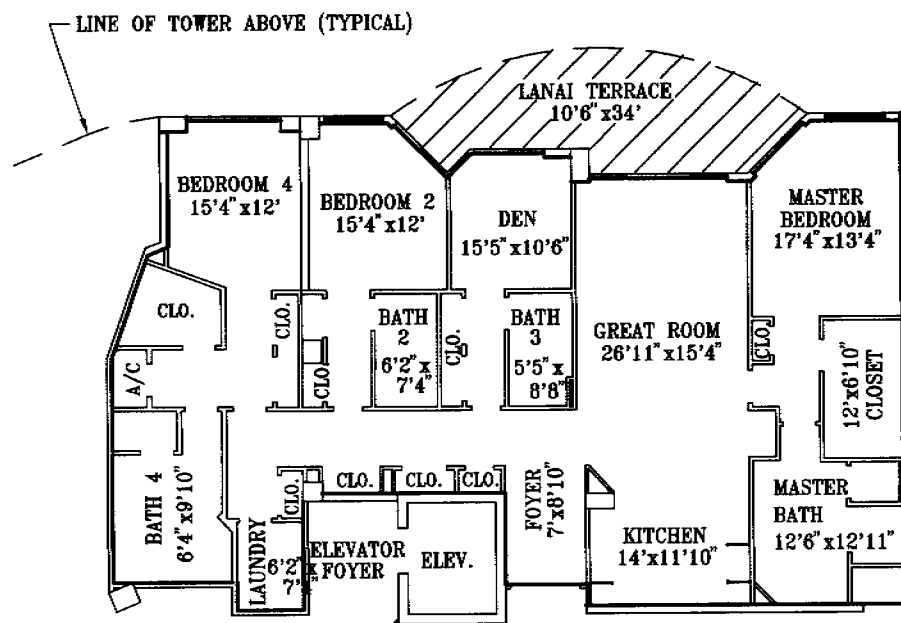

ST. THOMAS at SILVER SHELLS, a Condominium

Browse St. Thomas Condos

modified
LANAI UNIT A
(UNIT: 202, FULLY ACCESSIBLE)
3 BEDROOM 3 BATH
ENCLOSED AREA 1,970 S.F.

modified LANAI UNIT A/suite
(A & suite)
UNIT: 206 (FULLY ACCESSIBLE)
3 BEDROOM 4 BATH
ENCLOSED AREA 2,605 S.F.

modified
LANAI UNIT Ar
(A reversed)
3 BEDROOM 3 BATH
UNITS: 203 & 207 (FULLY ACCESSIBLE)
ENCLOSED AREA 1,970 S.F.

LOBBY/LANAI (LEVEL 2)

NOTE: TERRACES ARE LIMITED COMMON ELEMENTS.