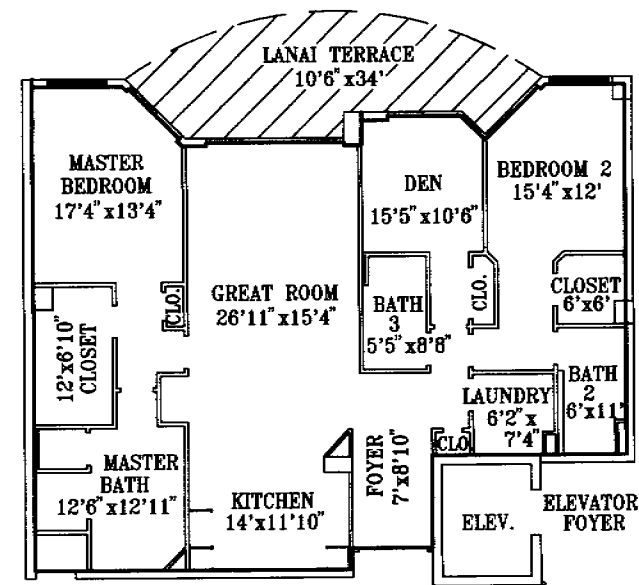

ST. THOMAS at SILVER SHELLS, a Condominium

Browse St. Thomas Condos

modified
LANAI UNIT A
(UNIT: 202, FULLY ACCESSIBLE)
3 BEDROOM 3 BATH
ENCLOSED AREA 1,970 S.F.

modified LANAI UNIT A/suite
(A & suite)
UNIT: 206 (FULLY ACCESSIBLE)
3 BEDROOM 4 BATH
ENCLOSED AREA 2,605 S.F.

modified
LANAI UNIT Ar
(A reversed)
3 BEDROOM 3 BATH
UNITS: 203 & 207 (FULLY ACCESSIBLE)
ENCLOSED AREA 1,970 S.F.

LOBBY/LANAI (LEVEL 2)

NOTE: TERRACES ARE LIMITED COMMON ELEMENTS.