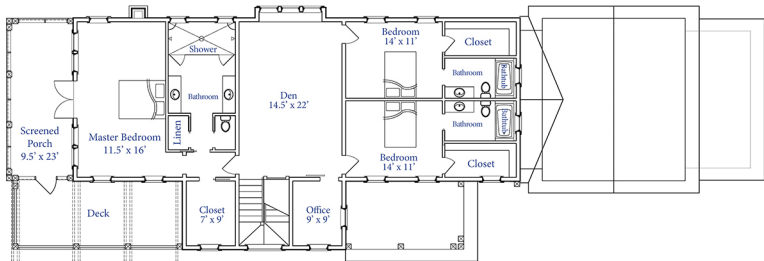

THE CHARLESTON

3,460 sq. ft. - Heated & Cooled | 825 sq. ft. - Covered Porches

4,285 sq. ft. Total Living Space

4 Bedroom ♦ 4.5 Bathroom ♦ Den ♦ Bar ♦ Office ♦ 3 Car Garage

DESTIN CUSTOM
HOME BUILDERS

SECOND FLOOR