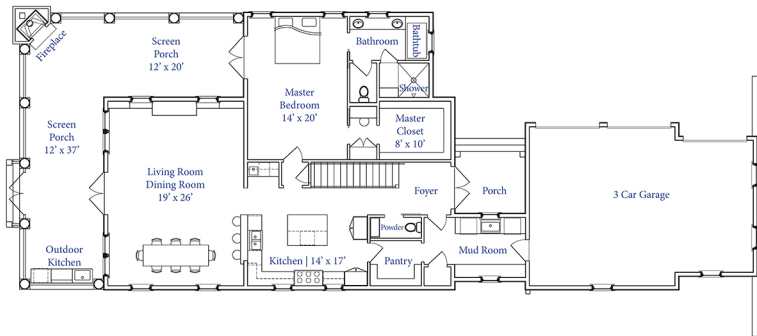

# THE SAVANNAH

3,235 sq. ft. - Heated & Cooled | 735 sq. ft. - Covered Porches

4,070 sq. ft. Total Living Space

DESTIN CUSTOM  
HOME BUILDERS

**FIRST FLOOR**