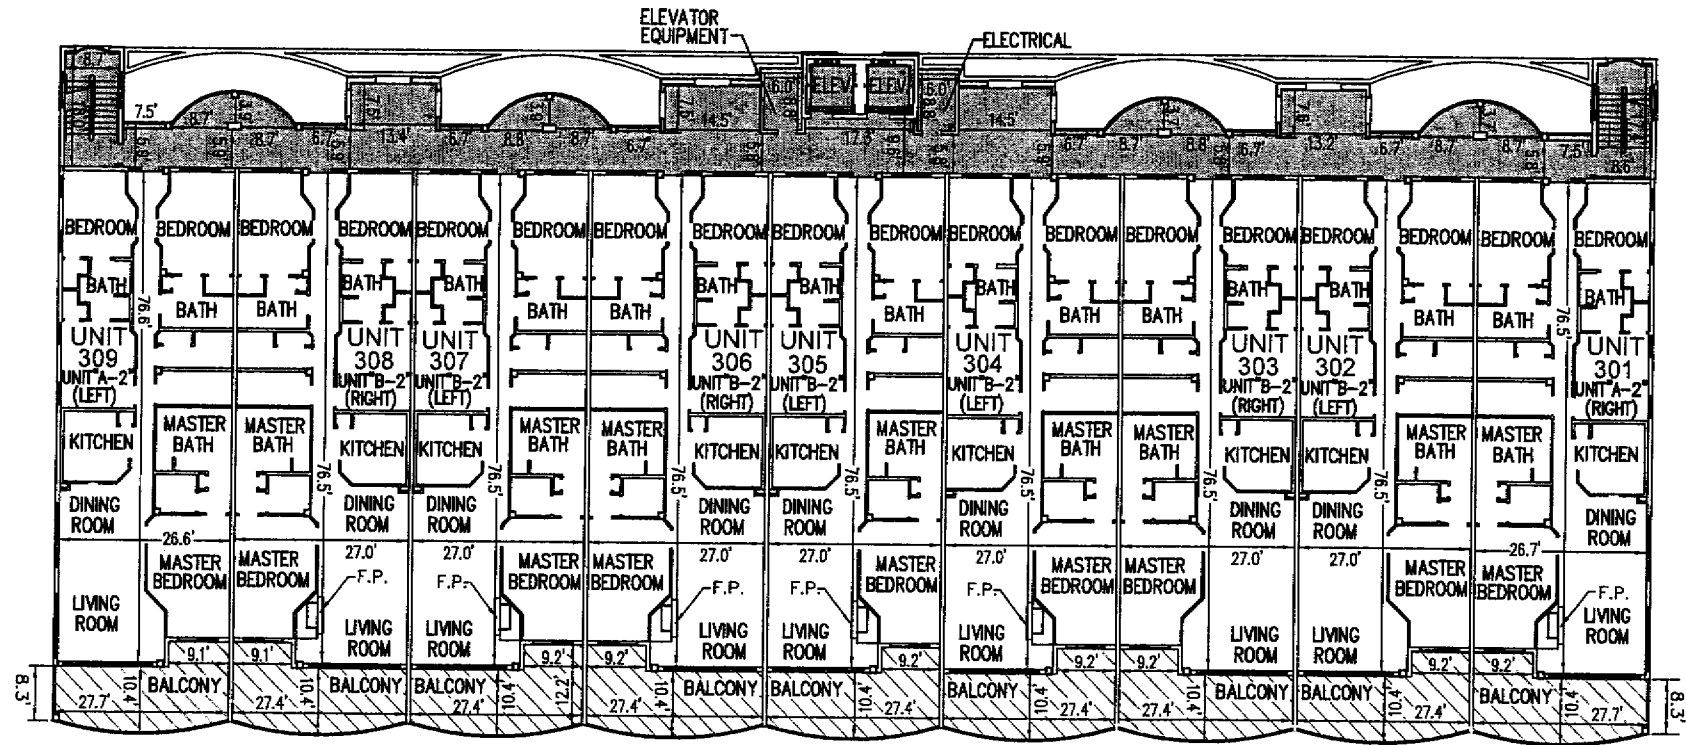

VILLA COYABA A CONDOMINIUM

GRAPHIC SCALE

(IN FEET)

1 inch = 30 ft.

LEGEND:

- F.P. = FIREPLACE
- ELECT. = ELECTRICAL
- MECH. = MECHANICAL
- ELEV. = ELEVATOR
- EQUIP. = EQUIPMENT
- = COMMON ELEMENT
- = LIMITED COMMON ELEMENT

NOTE:

UNIT DIMENSIONS SHOWN HEREON MAY VARY 0.10±