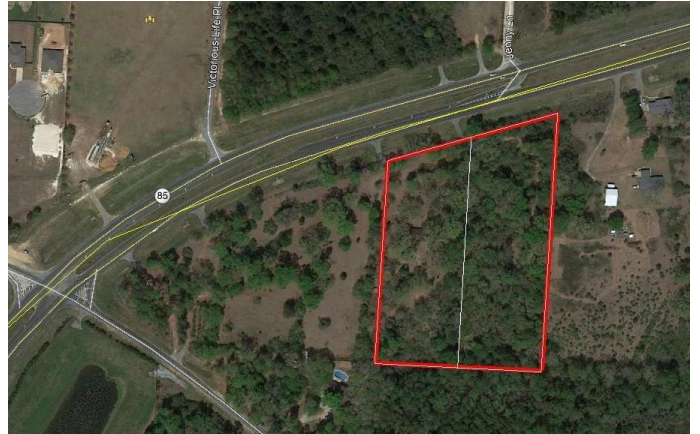

\$470,000 - 5921 N Hwy 85, CRESTVIEW

MLS® #823270

\$470,000

Bedroom, Bathroom, 294,901 sqft
Commercial Sales on 7 Acres

N/A, CRESTVIEW, FL

Property zoned mixed. Perfect for a business on busy Hwy 85. Please see supplement remarks for the 2 legal descriptions.

Listing Information

MLS® #	823270
Price	\$470,000
Square Footage	294,901
Acres	6.77
Type	Commercial Sales
Status	Active

Community Information

Address	5921 N Hwy 85
Area	Crestview Area
Subdivision	N/A
City	CRESTVIEW
County	OKALOOSA
State	FL
Zip Code	32536

Exterior

Lot Description	484.12x706.25x464.44x610
-----------------	--------------------------

Additional Information

Days on Website	206
Zoning	Mixed Use

Listing Details

Listing Office

RE/MAX Agency One

DISCLAIMER: Information Deemed Reliable but not guaranteed. The information being provided is for consumers' personal, non-commercial use and may not be used for any purpose other than to identify prospective properties consumers may be interested in purchasing. All listings are provided courtesy of the Emerald Coast Association of Realtors, Copyright 2019, All rights reserved.