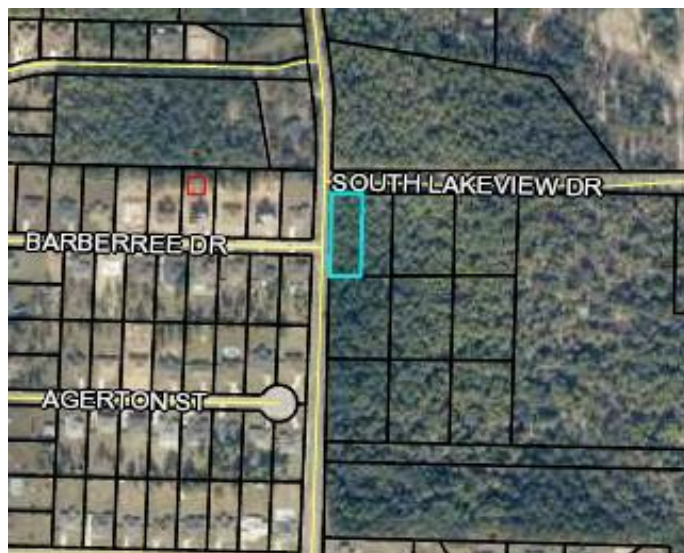

\$22,900 - Parcel #1 S Lakeview Dr, CRESTVIEW

MLS® #831646

\$22,900

Bedroom, Bathroom, 26,572 sqft
Residential Land on 1 Acres

LAKE SILVER 1ST ADDN, CRESTVIEW, FL

Looking for a large land-lot on which to build a new home? Ideally located on the corner of the Lake Silver Road and South Lakeview Drive in Okaloosa County. Easy commute to Base(s), Crestview, Laurel Hill and Lake Jackson. A simple drive to the gorgeous beach or the urban city of Pensacola. A second same sized lot is also available for purchase to double your land from .61 to 1.22 acre! See MLS #832095. All dimensions to be verified by the buyer.

Listing Information

MLS® #	831646
Price	\$22,900
Square Footage	26,572
Acres	0.61
Type	Residential Land
Sub-Type	Residential Land
Status	Active

Community Information

Address	Parcel #1 S Lakeview Dr
Area	Crestview Area
Subdivision	LAKE SILVER 1ST ADDN
City	CRESTVIEW
County	OKALOOSA
State	FL
Zip Code	32536

Amenities

Utilities	Other
Features	Additional Land Available, Corner

Exterior

Lot Description	Additional Land Available, Corner
-----------------	-----------------------------------

School Information

Elementary	BOB SIKES
Middle	DAVIDSON
High	CRESTVIEW